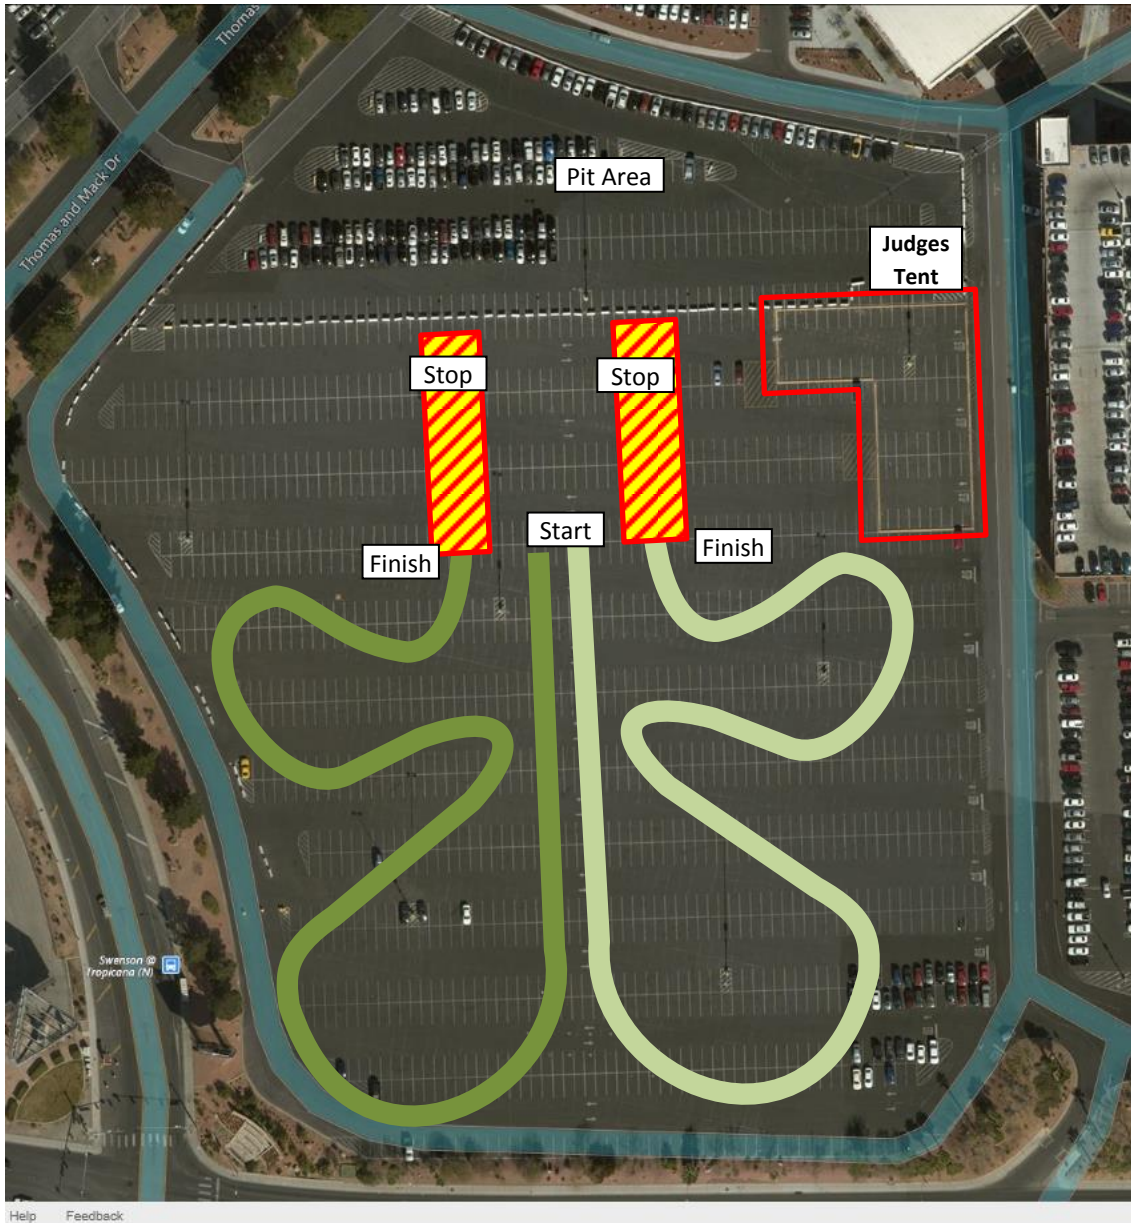

2017 ASME HPVC West Course Maps

UNLV Thomas and Mack Parking Lot
University of Nevada Las Vegas
45050 S Maryland Pkwy
Las Vegas, NV 89154

Parking and HPVC Safety Check Friday Mar 17, 2017

2017 HPVC Drag Race Course

Saturday March 18, 2017

2017 HPVC Endurance Road Race Course

Sunday March 19, 2017